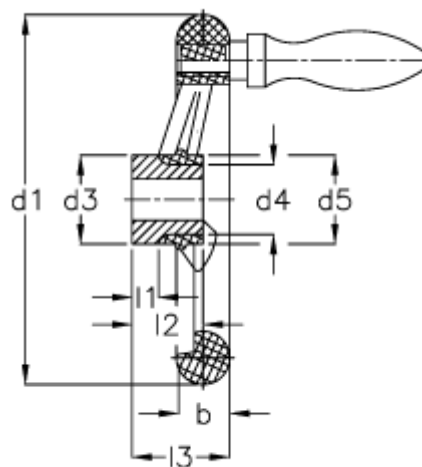

Article number: 20331344

Description: E+G Handwheel  
GN 555-300-B26-D

## Measures

b	= 32	l1 -0.5	= 2
d1	= 300	l2 -0.5	= 40
d2 H7	= 30	l3	= 62
d2 H7	= 26	Number of spokes	= 3
d3	= 58		
d4	= 47		
d5	= 70		
Handle	= 32		